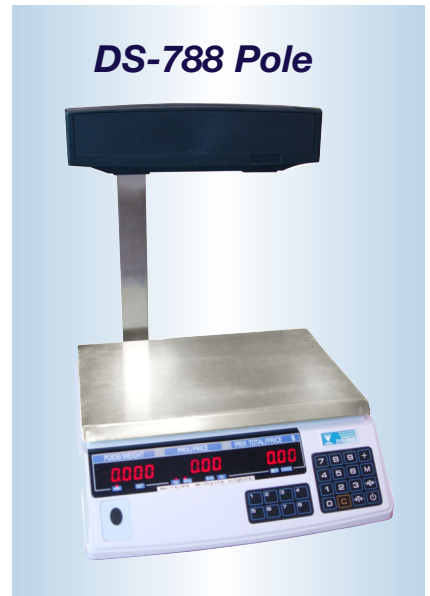

Thank you to our loyal customers for their continued support